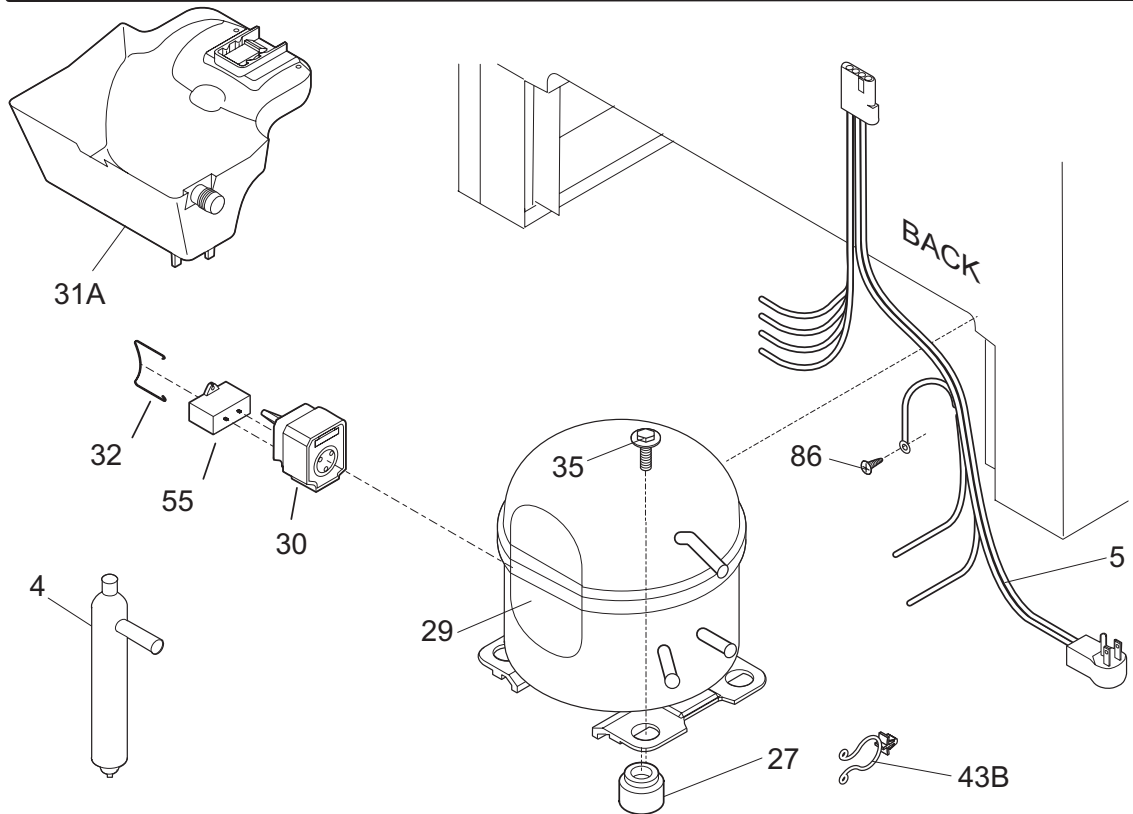

SYSTEM

P08S0482

SYSTEM

POS. NO	PART NO.	DESCRIPTION
1 #	5300083897	Condenser
2	5308000110	Strap-evap/heater, aluminum, (2)
4	216987500	Drier-filter
5 #	297237601	Harness-main
14 #	216730701	Heater-defrost
15 #	216997300	Evaporator
15A	297217900	Heat Exchanger, suct/cap tube
18	297078700	Insulator-evap, styrofoam
19	297078800	Insulator-evap, styrofoam
20	297216600	Thermostat, defrost
27	5308002681	Grommet, compressor
29	297002800	Compressor, kit, w/grommets, & welded clip
30	216954207	Controller, compressor
31A	216994100	Pan-drain
32	241544101	Clamp, elec cont mtg, compressor, bale wire
35	297177200	Bolt, compressor
43B	297048400	Clip
55	216985004	Capacitor, run, 5MF
86	216036601	Screw, RWHD, 8-32A x 0.500, GX-CA
130	297244700	Support, evaporator mtg
*	216502500	Sleeve, suction line
*	240555002	Screw-#8-32 X 3/8
*	297014500	Plug-suction line
*	297018400	Thermistor
*	297174300	Screw, #8, 18x.63, self pierce
* #	297075900	Cord-power, flat