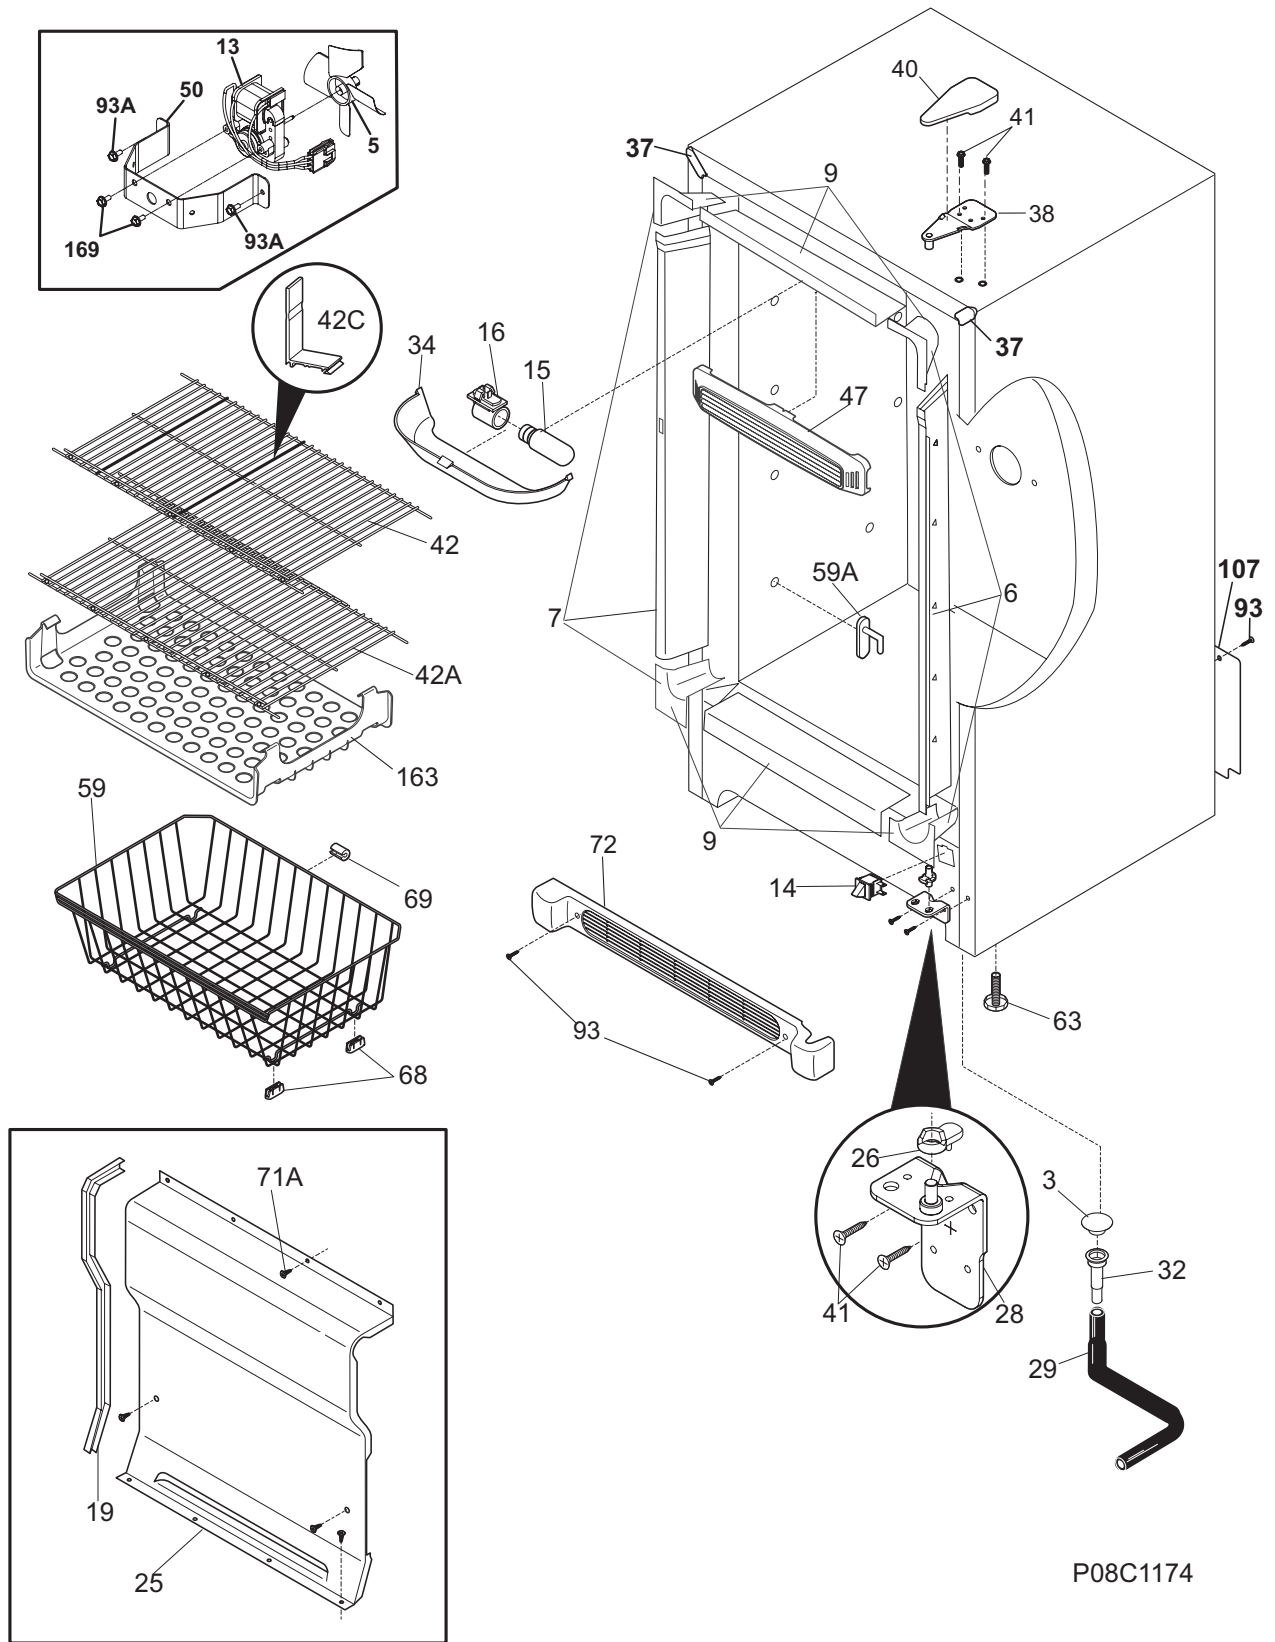

CABINET

P08C1174

CABINET

POS. NO	PART NO.	DESCRIPTION
3	216503100	Screen-drain
5 #	216325600	Fan Blade
6	297200600	Breaker Kit w/corners, no lock slot
7	297200800	Breaker Kit w/corners, incl lock catch
9	297200100	Breaker Kit w/corners, 32", top and bottom
13	216920500	Motor-fan, 230 V
14	216998000	Switch, light/lamp, ramp
15	216867800	Light Bulb/Lamp, 230-250V
16	216817600	Socket, light/lamp, 25 W
*	216876300	Collar, light socket
19	216204900	Gasket, evap cover
25	297098851	Cover-evaporator
26	216503300	Ramp, door closer
28	297283900	Hinge-bottom, stepped pin
29	216313503	Hose-drain
32	5308005500	Drain
34	297184400	Shield-light
*	297265800	Wire, light shield
37	241611301	Trim-cabinet corner, white, (2)
38	297283800	Hinge-upper
40	297164400	Cover-hinge
41	297236200	Screw, tamper proof, 1/4-20 x 5/8
42	297119600	Shelf, 14.50x27.88, (3)
42A	297119500	Shelf, 12.50x27.88, white
*	216502400	Grommet-shelf mtg
42C	297183702	Divider, blue, wire shelf
47	297192902	Baffle, air, blue
50	216394050	Bracket, fan motor mount
59	297210800	Basket
59A	216486500	Stop-basket, (2)
63	216396900	Screw, leveling foot, plastic, adjustable
63*	297164650	Bracket, LH leg levelor
63*	297164651	Bracket, RH leg levelor
68	08009560	Glide-basket
69	5305878546	Bumper-basket
71A	297146800	Screw, 8-18AB x 0.470
72	297198900	Grille/Kickplate, 32", white
93	5304460605	Screw, ph truss head, 8-18AB x 0.500
93A	216629601	Screw, hex washer head, 10-16 x 0.500, tapping
107	297194800	Panel, access
163	297185302	Shelf, pizza
169	216912401	Screw, hex washer head, 8-32 x 0.500, bracket fan mtr, (2)
*	297001704	Insulation, 24", drain tube
*	297267600	Wiring Diagram
*	5303305324	Paint, touch-up, white