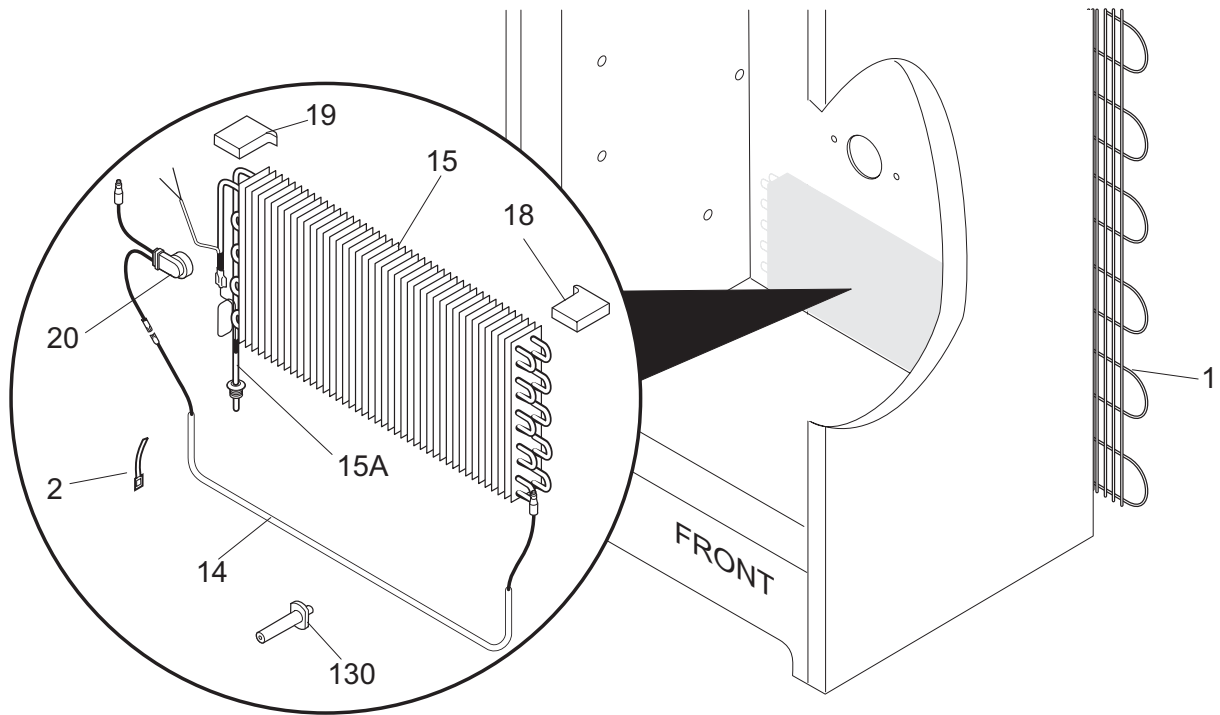

SYSTEM

P08S0482

SYSTEM

POS. NO	PART NO.	DESCRIPTION
1 #	5300083897	Condenser
2	5308000110	Strap-evap/heater, aluminum, (2)
4	216987500	Drier-filter
5 #	297237601	Harness-main
14 #	216730701	Heater-defrost
15 #	216997300	Evaporator
15A	297217900	Heat Exchanger, suct/cap tube
18	297078700	Insulator-evap, styrofoam
19	297078800	Insulator-evap, styrofoam
20	297216600	Thermostat, defrost
27	5308002681	Grommet, compressor
29	297002800	Compressor, kit, w/grommets, & welded clip
30	216954207	Controller, compressor
31A	216994100	Pan-drain
32	241544101	Clamp, elec cont mtg, compressor, bale wire
35	297177200	Bolt, compressor
43B	297048400	Clip
55	216985004	Capacitor, run, 5MF
86	216036601	Screw, RWHD, 8-32A x 0.500, GX-CA
130	297244700	Support, evaporator mtg
*	216502500	Sleeve, suction line
*	240555002	Screw-#8-32 X 3/8
*	297014500	Plug-suction line
*	297018400	Thermistor
*	297174300	Screw, #8, 18x.63, self pierce
* #	297075900	Cord-power, flat