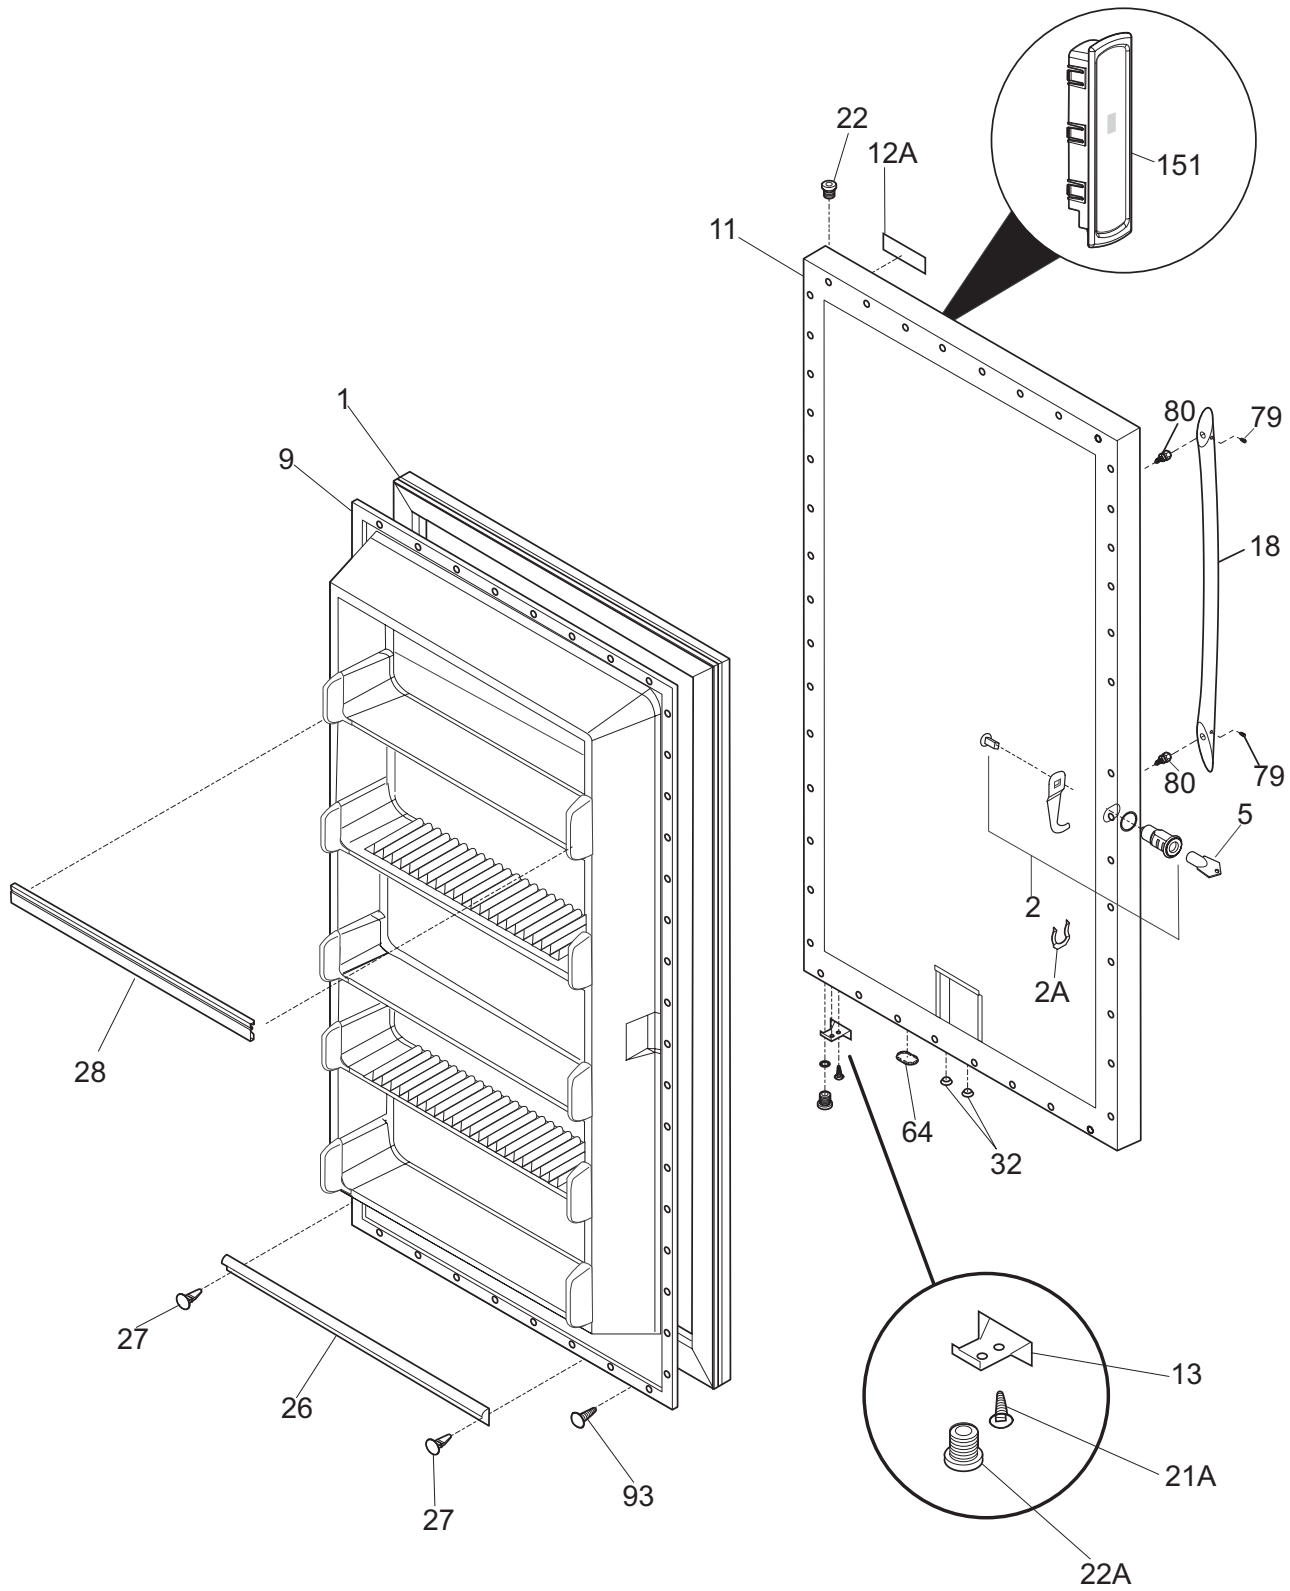

DOOR

P08D0561

DOOR

POS. NO	PART NO.	DESCRIPTION
1	216522309	Gasket-door, white
2 #	297213400	Lock Assy
2A	297213300	Clip, spring
5	297147700	Key, lock
9	216527816	Panel-inner door, frzr
11	297245201	Panel-outer door, white
12A	137095500	Anchor, nameplate
13	297257000	Door Stop, chrome, RH/LH
18	297233800	Handle-door, white
*	240537301	Nut-anchor, door hdl screw
21A	297197500	Screw, door stop mtg, FH38-16X.750, P Twin
22	216970800	Bearing, hinge w/o'ring, top
22A	297006800	Bearing-hinge, btm, w/o'ring
26	216524200	Gasket, secondary
27	5303212828	Clip, panel mtg
27*	5304406520	Clip, panel mtg kit, (40)
28	216951600	Rack-door, (5)
32	5309950074	Valve, breather
64	216403700	Plug-button, hole filler, door base
79	218755402	Screw-set, 10-32 x 0.375
80	218755504	Screw-shoulder, #10 AB, handle mounting
93	5304460605	Screw, ph truss head, 8-18AB x 0.500
151#	297241804	Control-electronic, assy, white, 230V
*	297281600	Instructions, elect guide, EZ-set